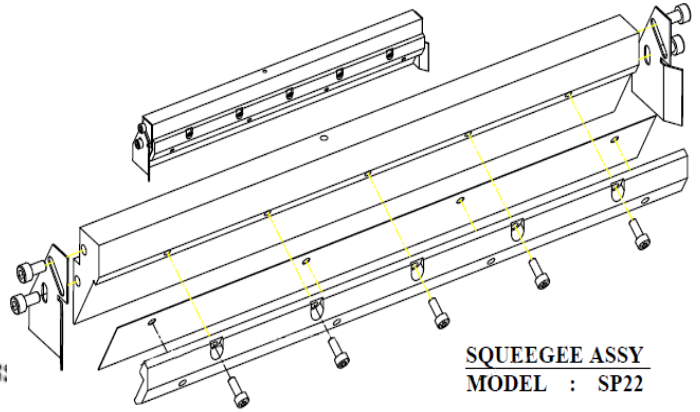

METAL SQUEEGEE ASSY
MODEL : DEK-288