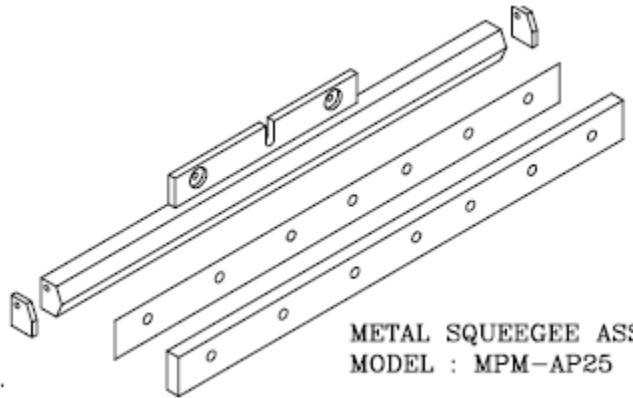

SQUEEGEE ASSY
MODEL : SP22

RUBBER SQUEEGEE ASSY.
MODEL : DEK-249

METAL SQUEEGEE ASSY.
MODEL : MPM-AP25