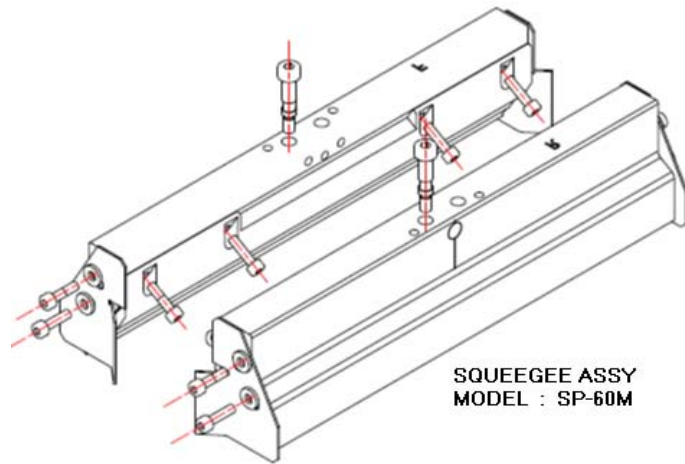

METAL SQUEEGEE ASSY
MODEL : DEK-288

SQUEEGEE ASSY
MODEL : SP22

RUBBER SQUEEGEE ASSY.
MODEL : DEK-249

METAL SQUEEGEE ASSY.
MODEL : MPM-AP25

SQUEEGEE ASSY
MODEL : SP28P

SQUEEGEE ASSY
MODEL : SP-60M

AVI PRECISION ENGINEERING PTE LTD