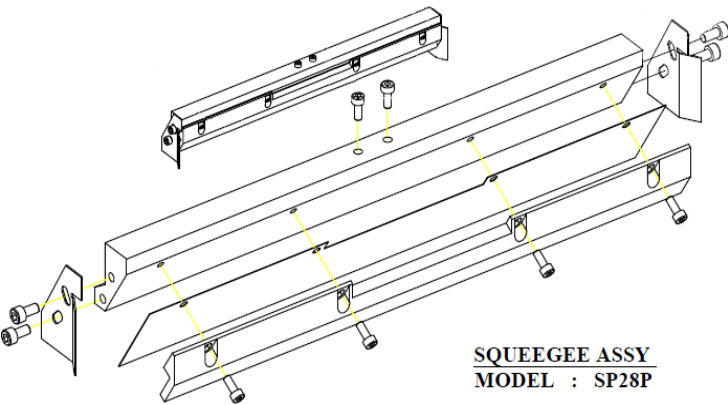

METAL SQUEEGEE ASSY
MODEL : DEK-288

SQUEEGEE ASSY
MODEL : SP22

RUBBER SQUEEGEE ASSY.
MODEL : DEK-249

METAL SQUEEGEE ASSY.
MODEL : MPM-AP25

SQUEEGEE ASSY
MODEL : SP28P

SQUEEGEE ASSY
MODEL : SP-60M

AVI PRECISION ENGINEERING PTE LTD