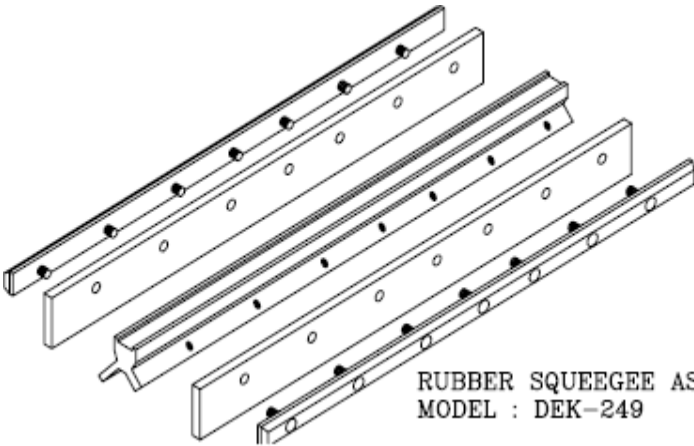

METAL SQUEEGEE ASSY
MODEL : DEK-288

SQUEEGEE ASSY
MODEL : SP22

RUBBER SQUEEGEE ASSY.
MODEL : DEK-249

METAL SQUEEGEE ASSY.
MODEL : MPM-AP25

SQUEEGEE ASSY
MODEL : SP28P

SQUEEGEE ASSY
MODEL : SP-60M

AVI PRECISION ENGINEERING PTE LTD